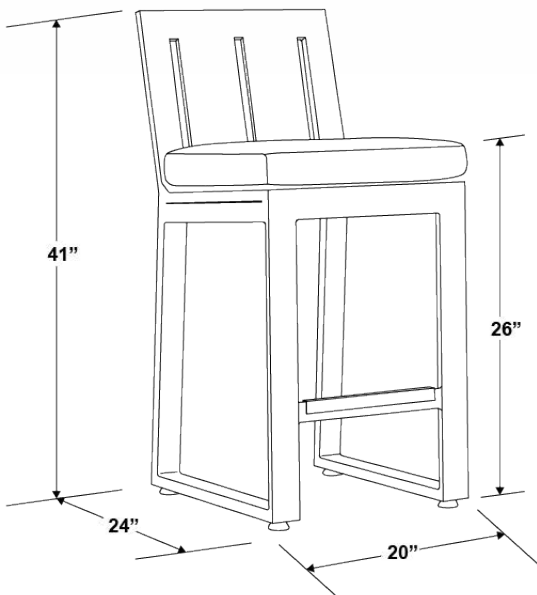

REDONDO COUNTERSTOOL

SKU 3801-7C

SPECS

Width: 20"
Depth: 24"
Height: 41"
Seat Height: 26"
Weight: 44 lbs

- Fully welded, scratch-resistant powder-coated aluminum frame.
- Weather resistant, high-resiliency foam cushions.
- Stocked in Premium Sunbrella fabric in Cast Silver.
- Custom Cushions available in approx. 4 weeks.
- Adjustable Non-Marring Feet.
- Commercial Quality Construction.
- Standard 54" fabric COM yardage required 1 yard.